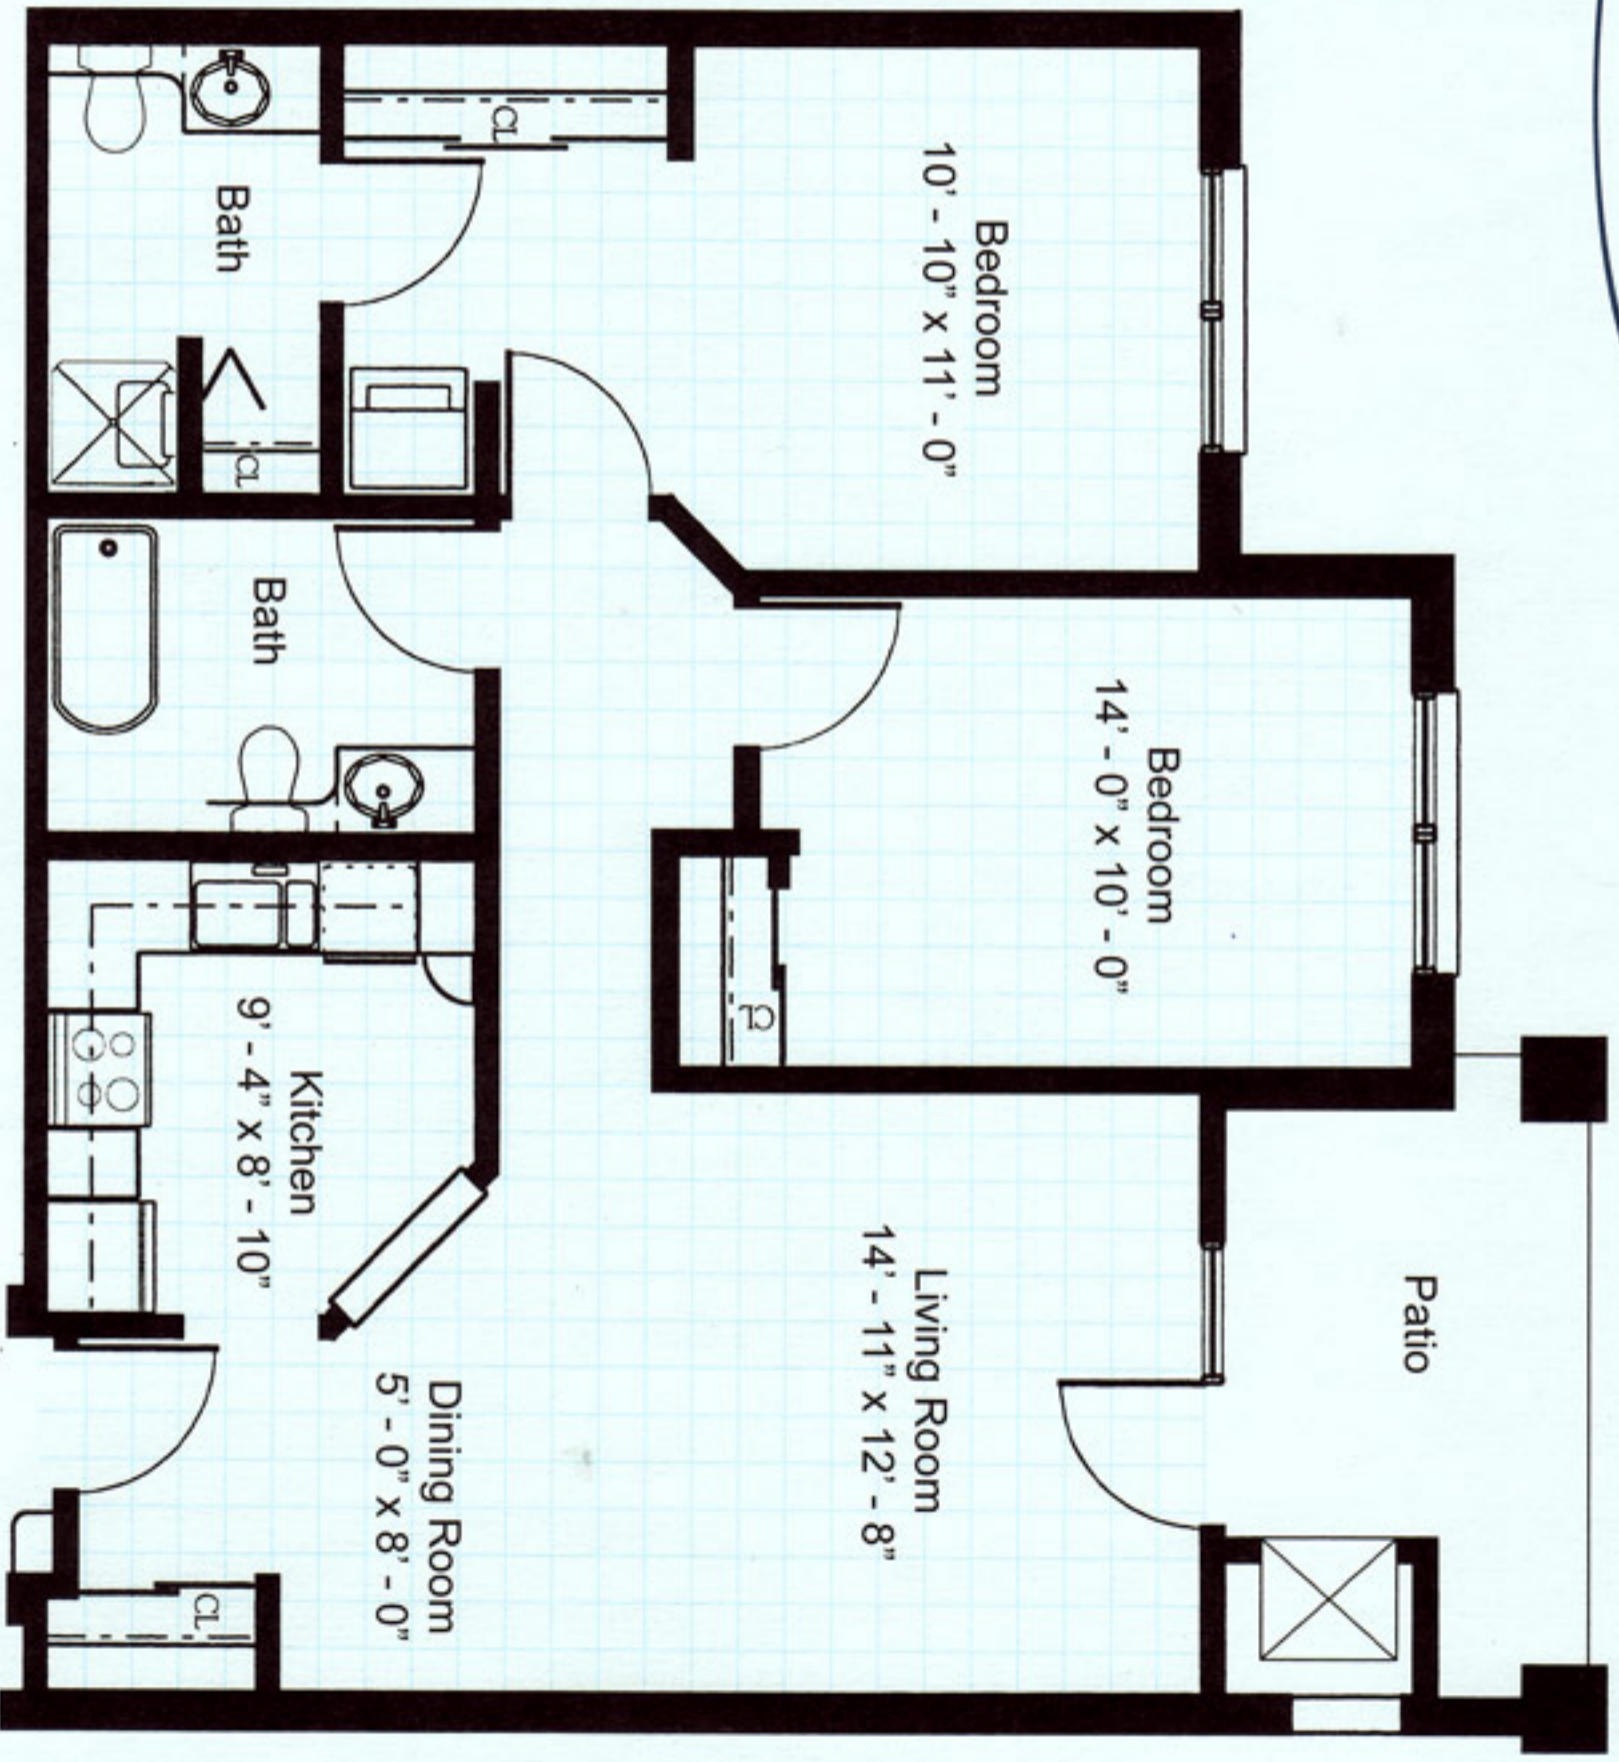

REGENCY POINTE

Map Key

SCALE 3/16" = 1'

TWO BEDROOM SPECIAL  
(972 SQUARE FEET)