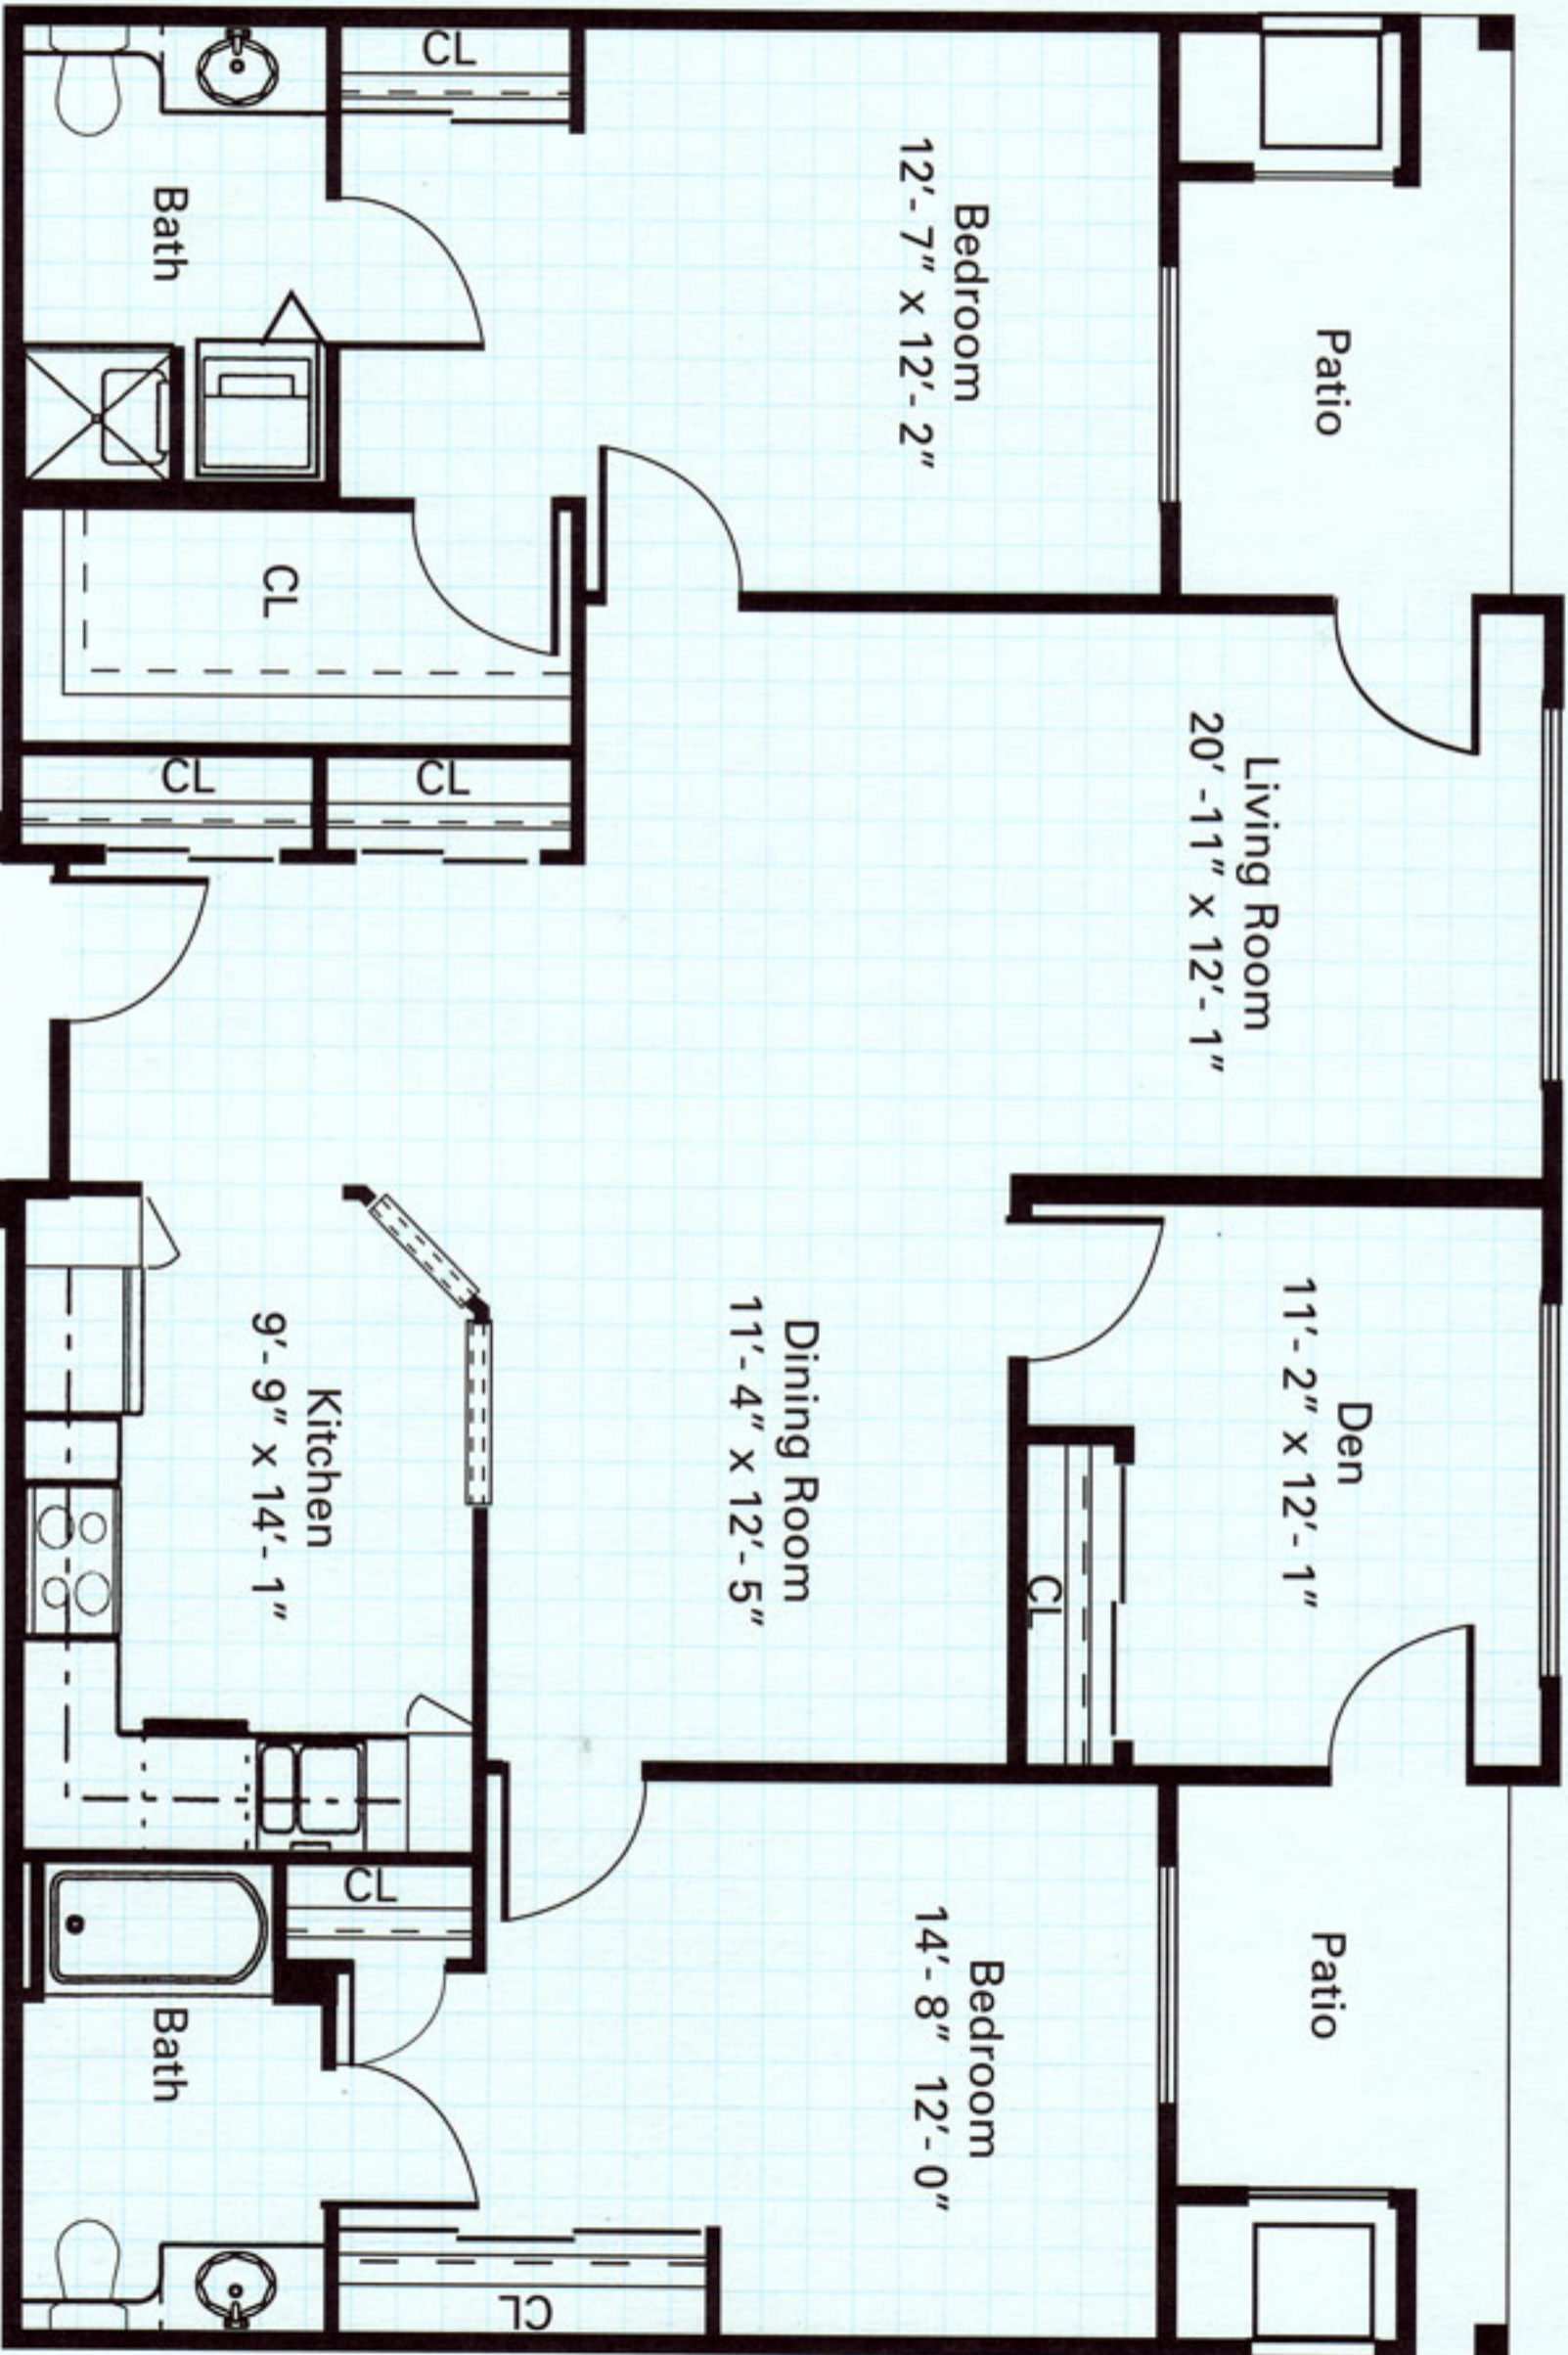

## REGENCY POINTE

TWO BEDROOM ROYALE  
(1,518 SQUARE FEET)

Map Key

SCALE 3/16" = 1'