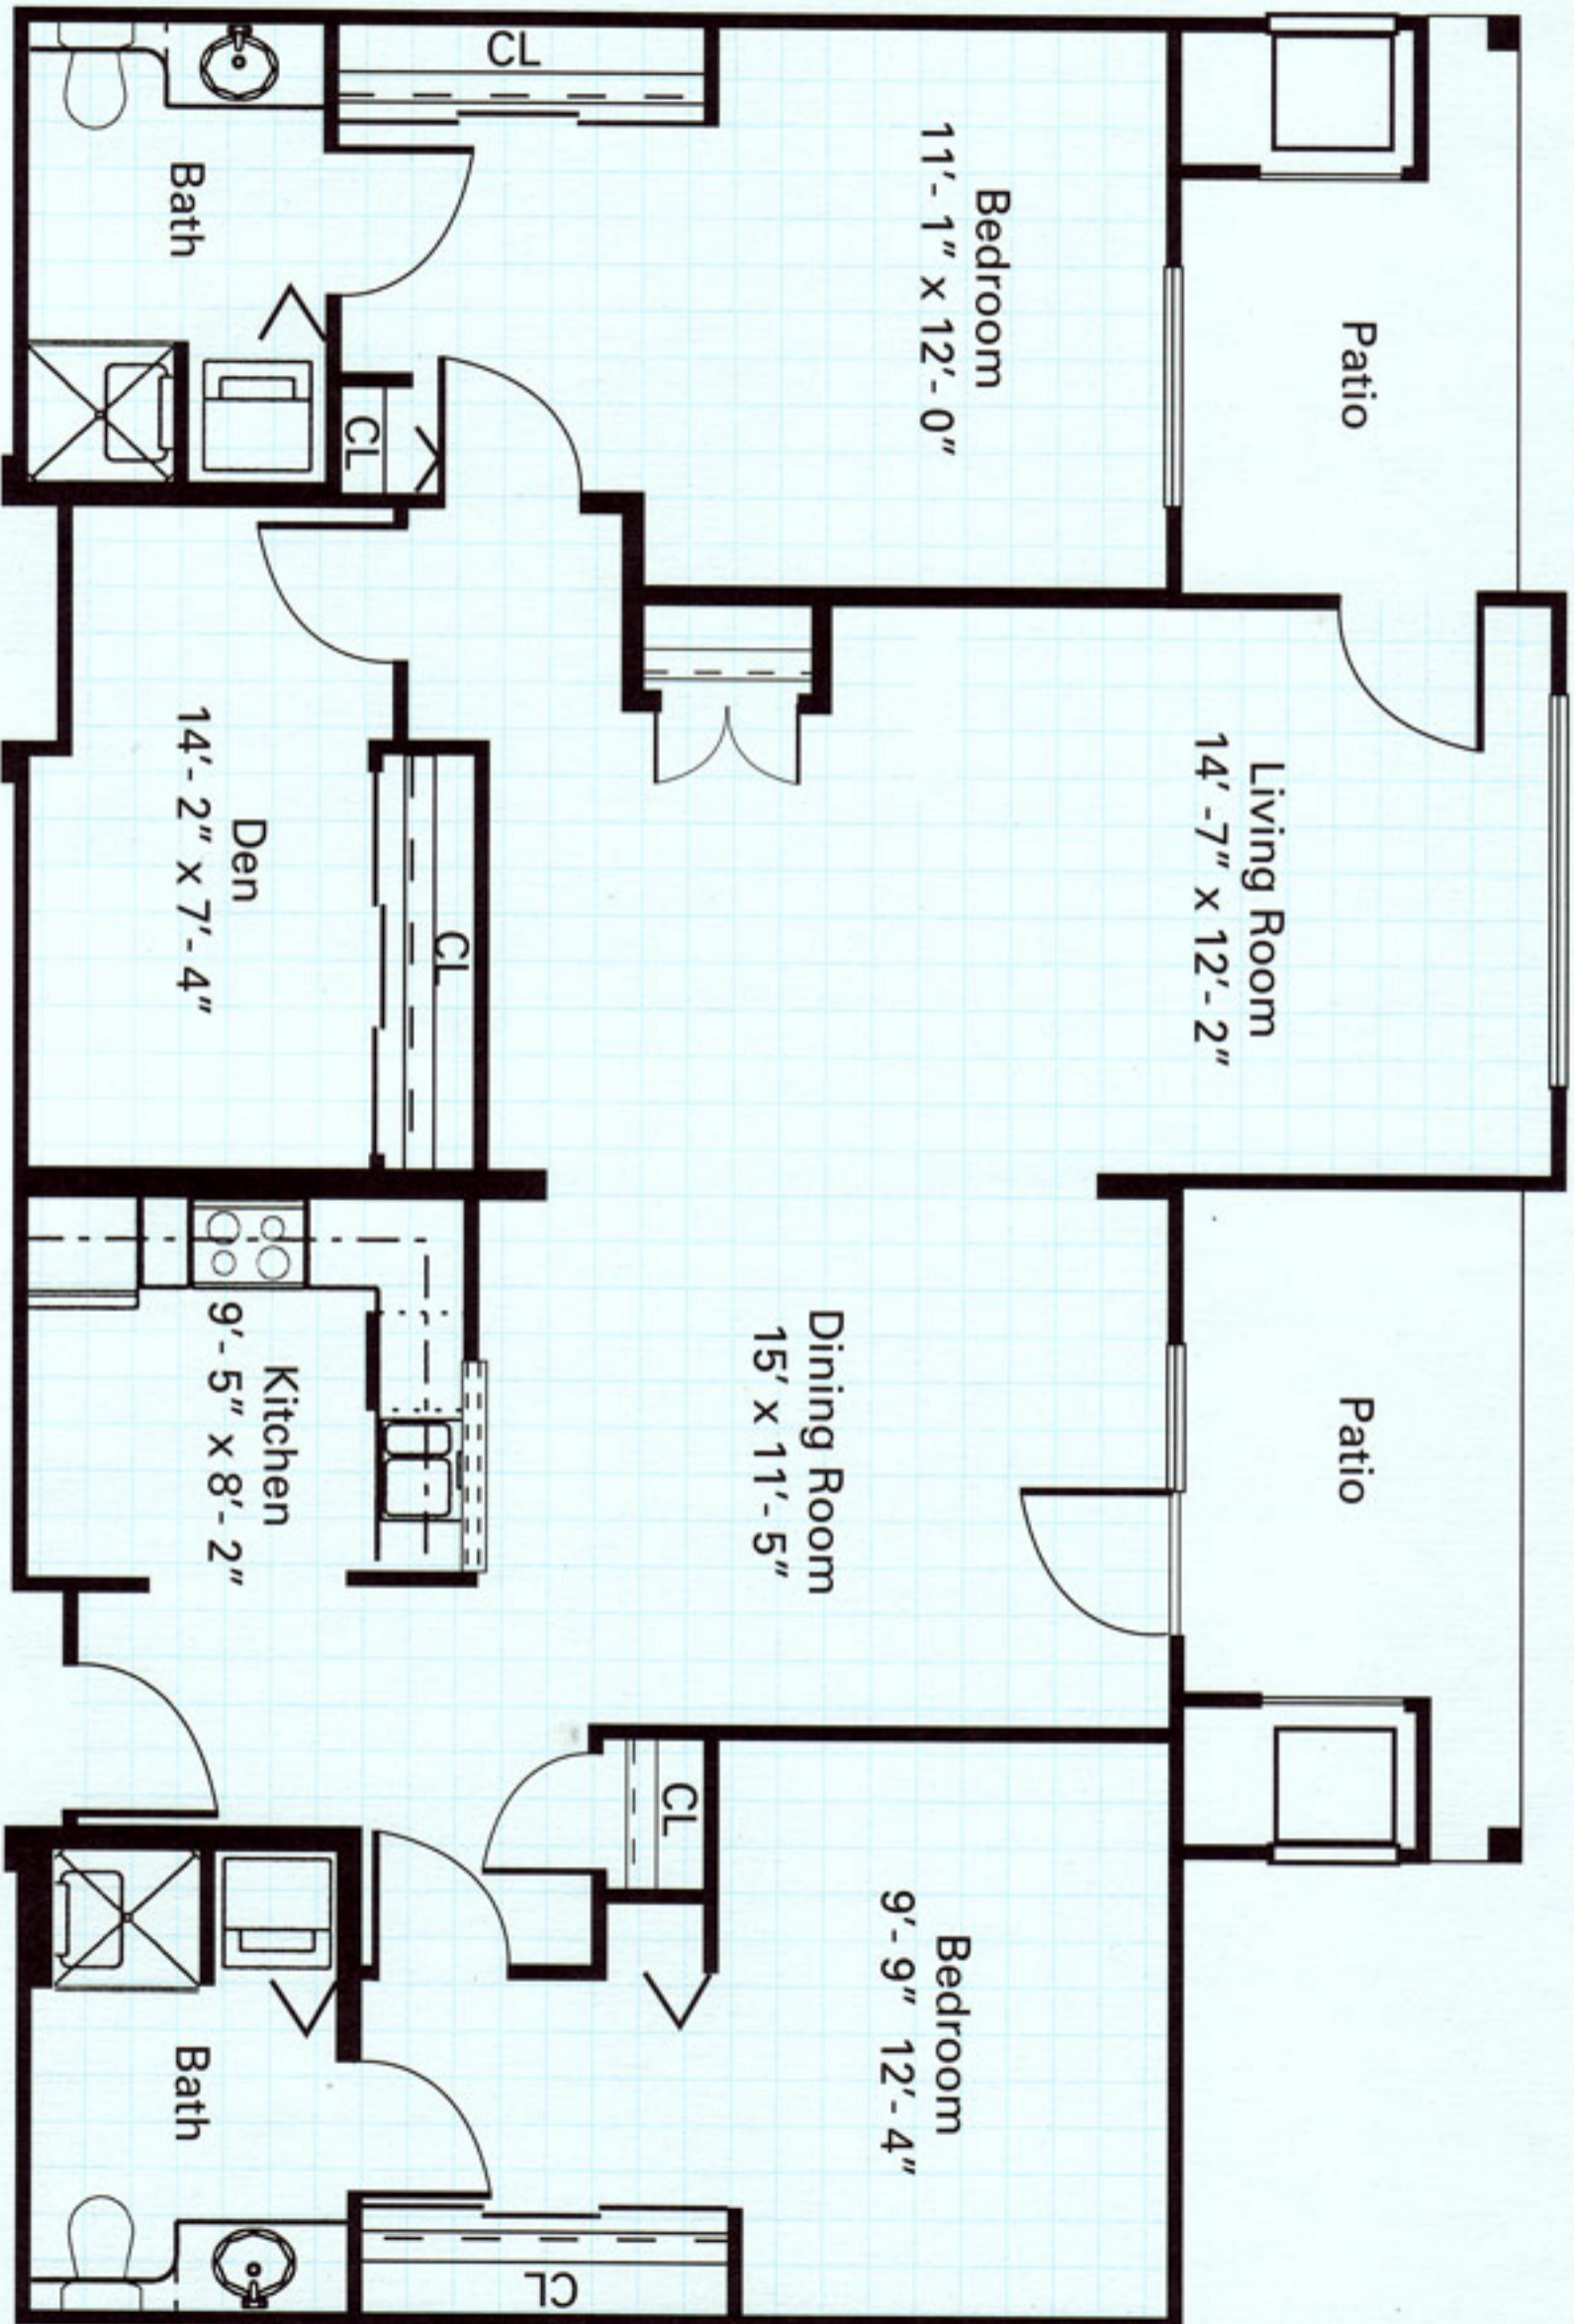

REGENCY POINTE

Map Key

SCALE 3/16" = 1'

TWO BEDROOM GRAND
(1,394 SQUARE FEET)