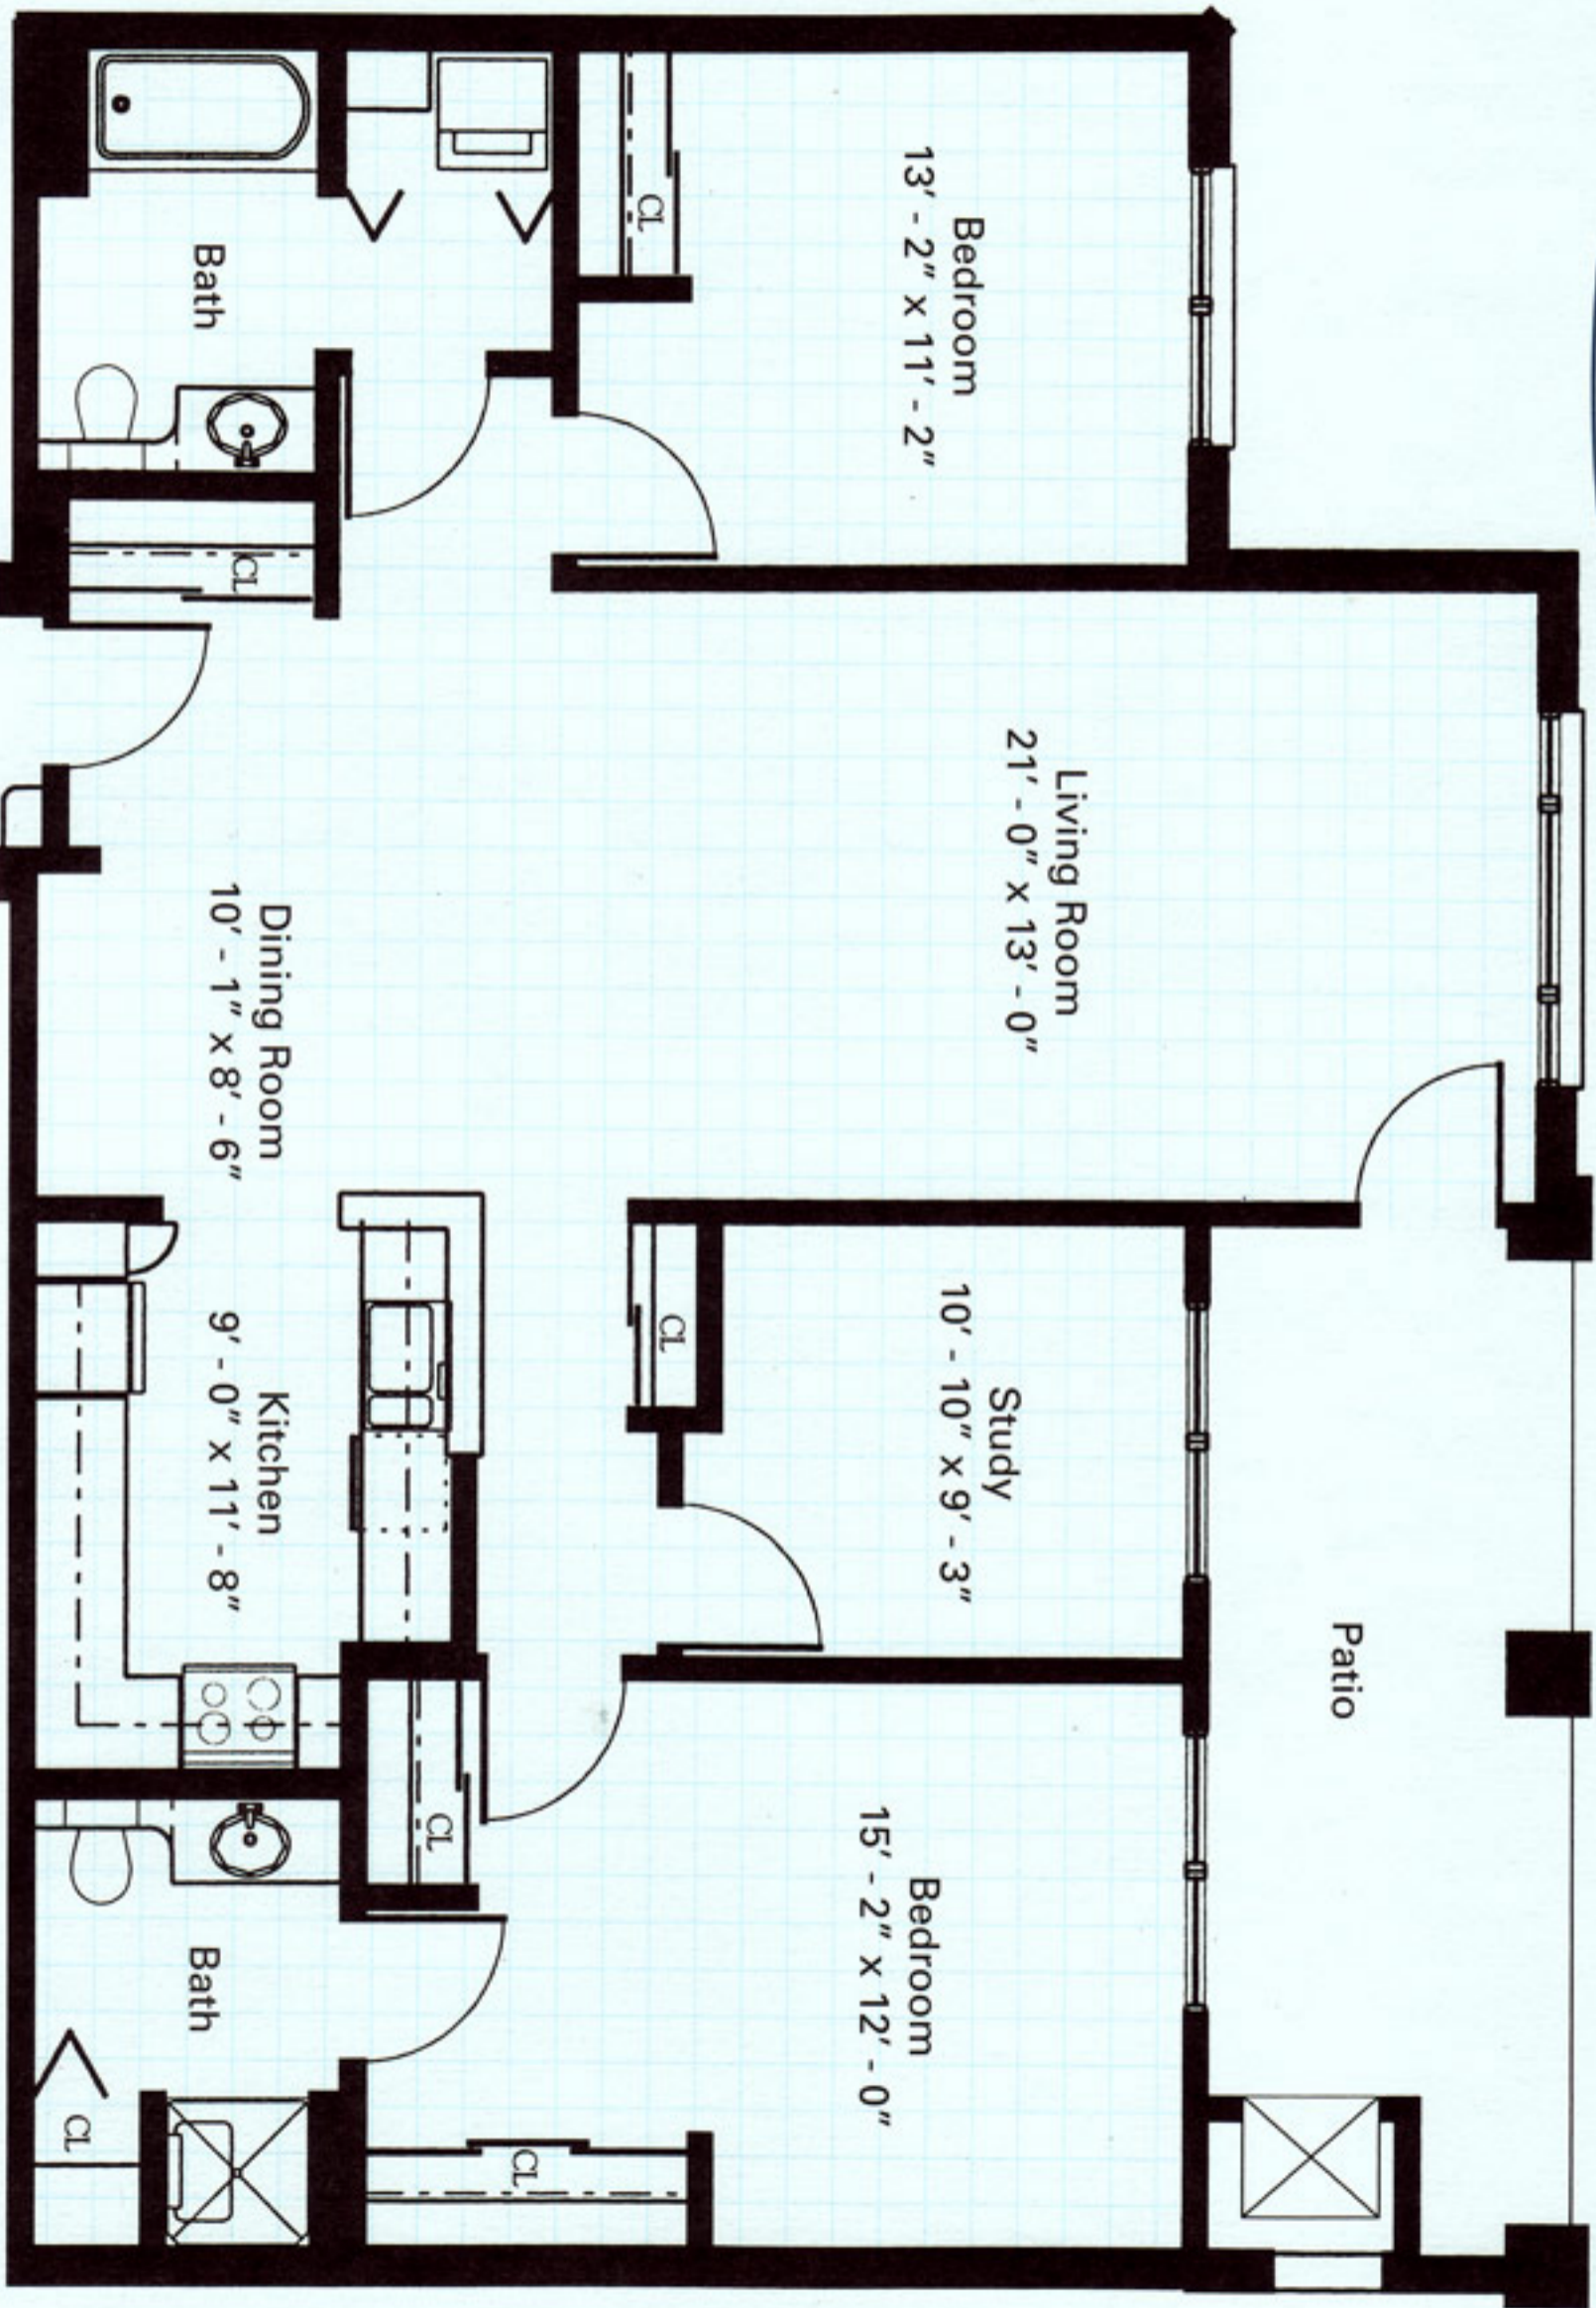

REGENCY POINTE

Map Key

SCALE 3/16" = 1'

TWO BEDROOM CUSTOM
(1,334 SQUARE FEET)