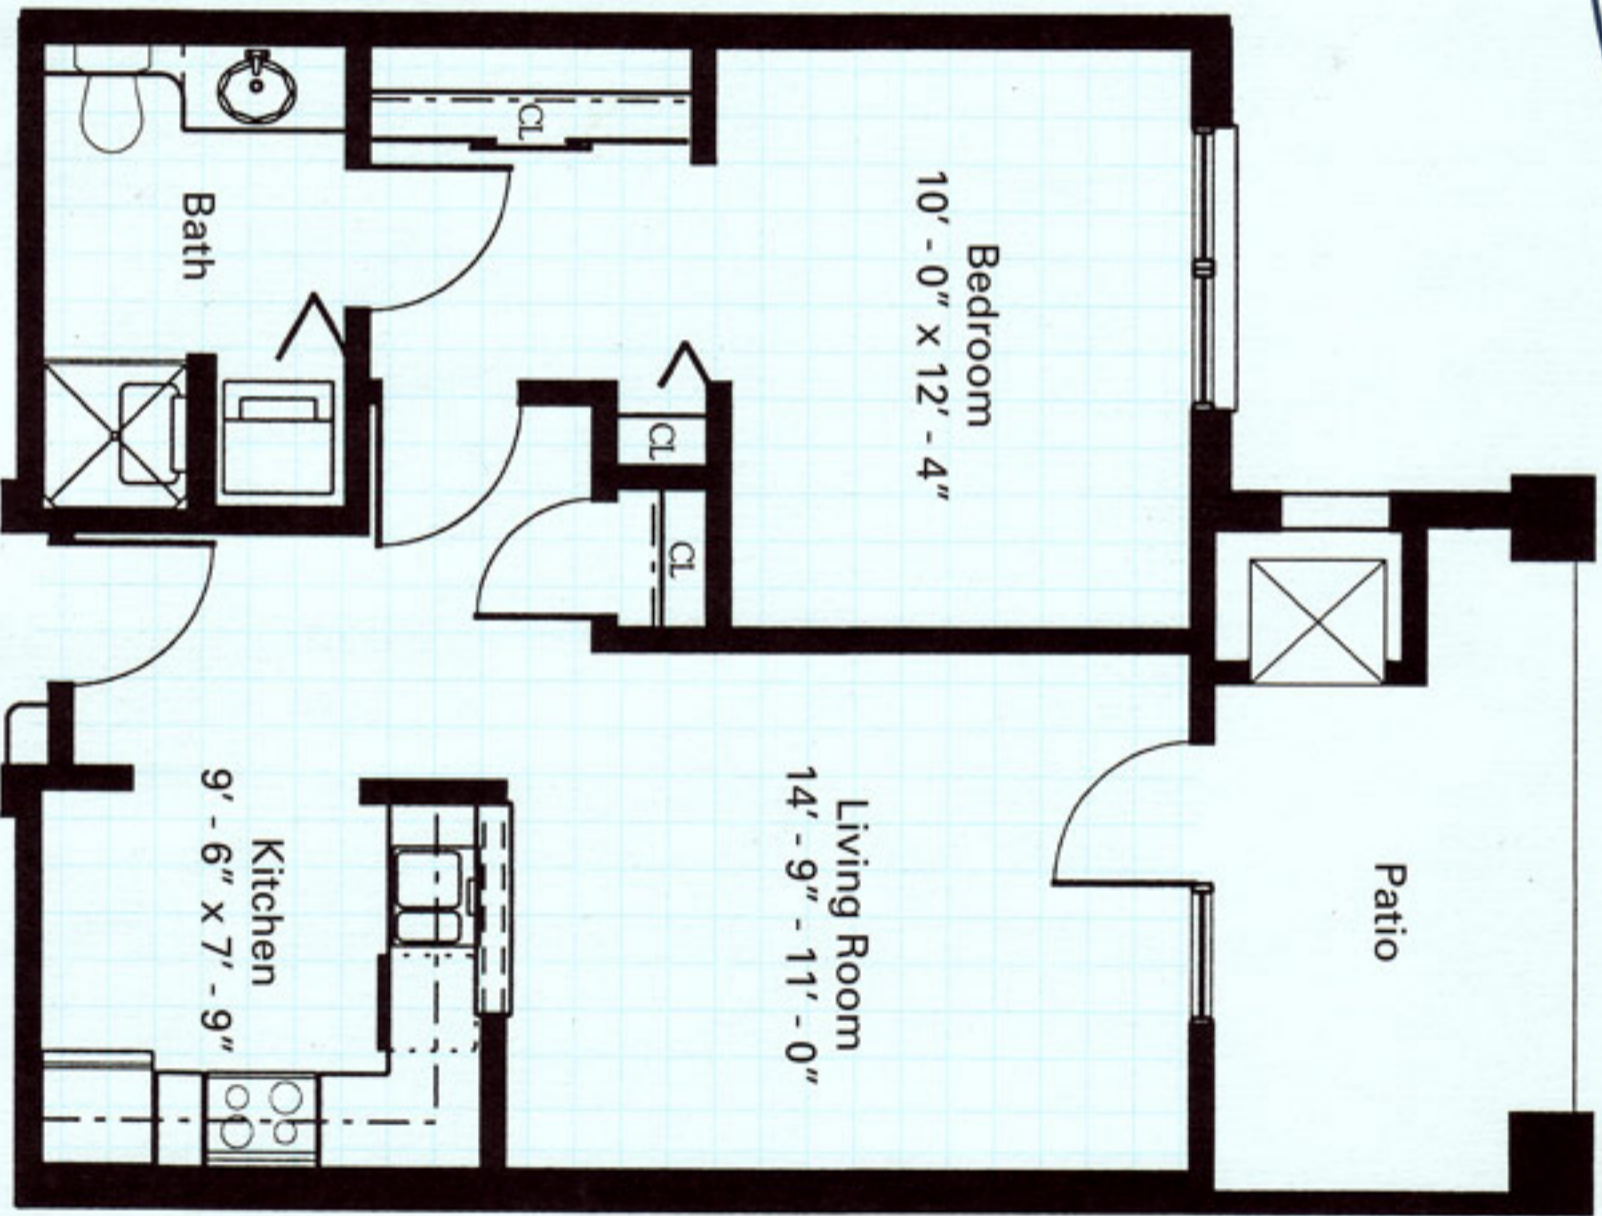

REGENCY POINTE

ONE BEDROOM TRADITIONAL  
(635 SQUARE FEET)

Map Key

SCALE 3/16" = 1'