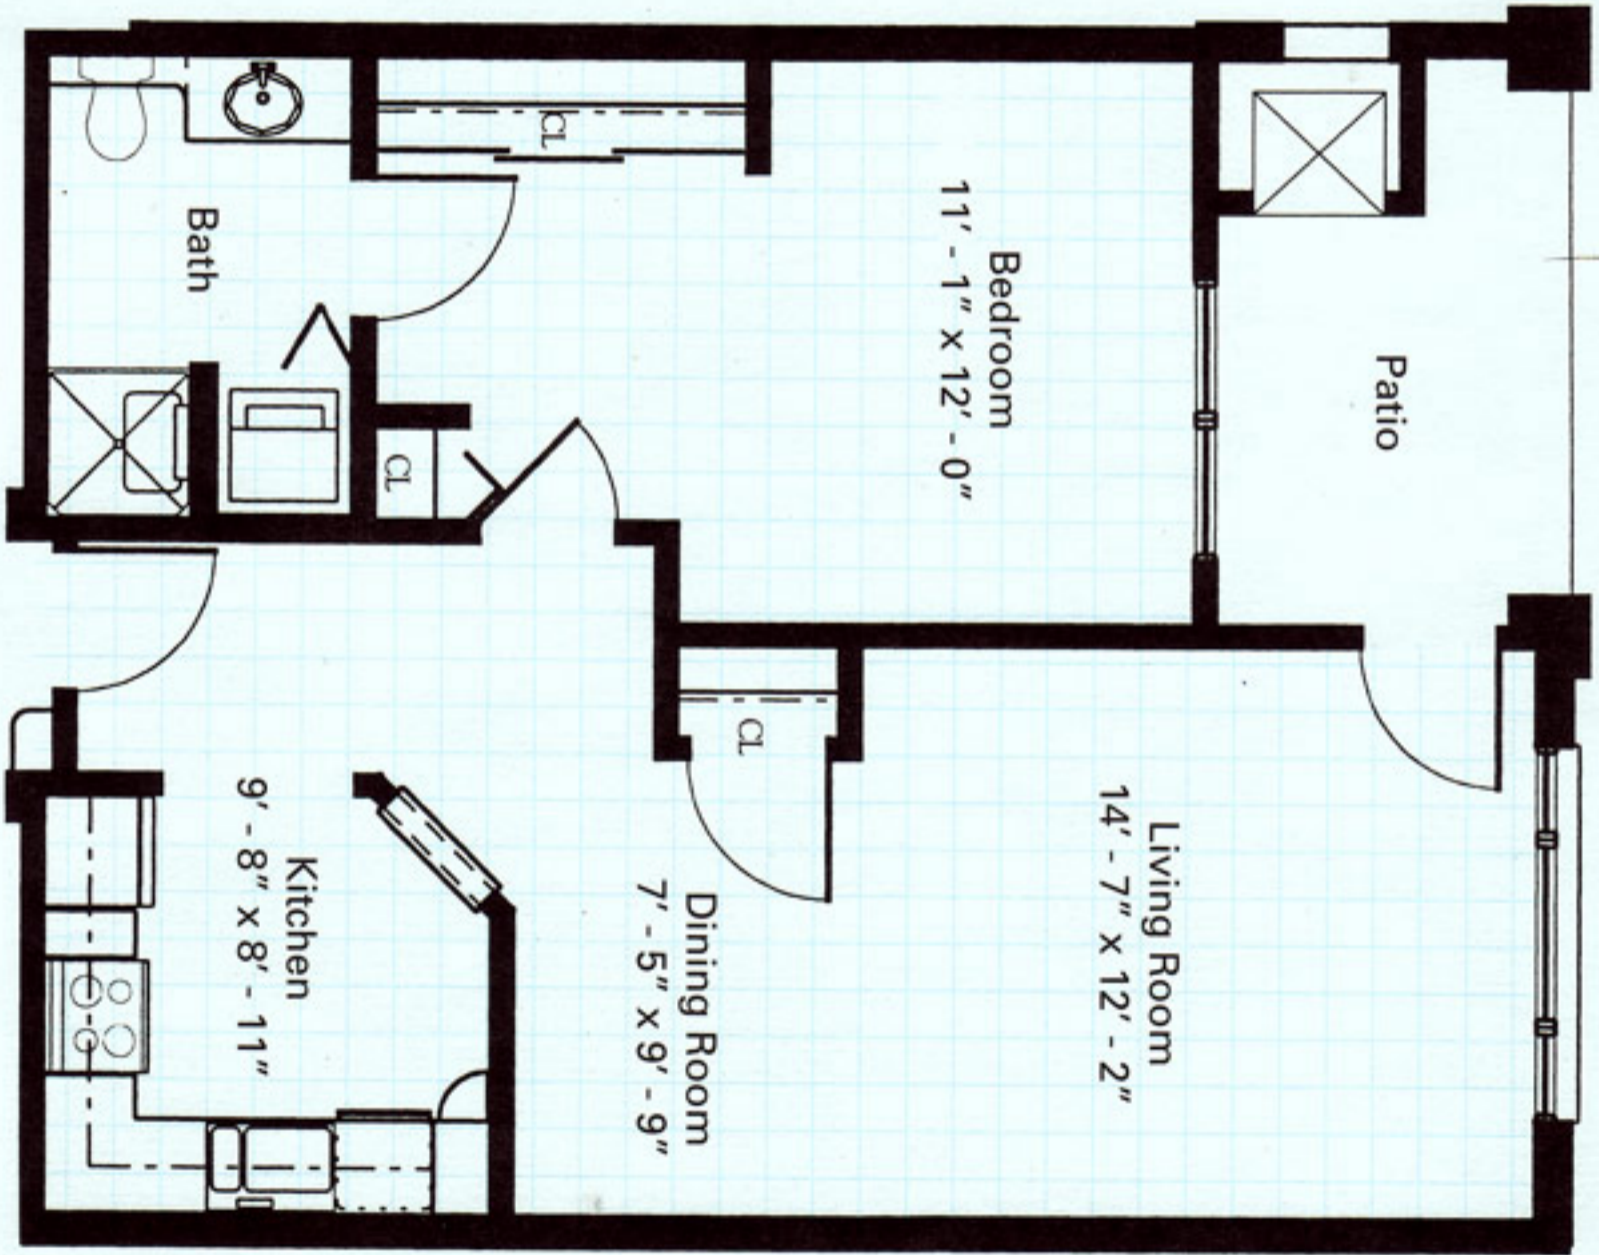

REGENCY POINTE

ONE BEDROOM DELUXE  
(759 SQUARE FEET)

Map Key

SCALE 3/16" = 1'